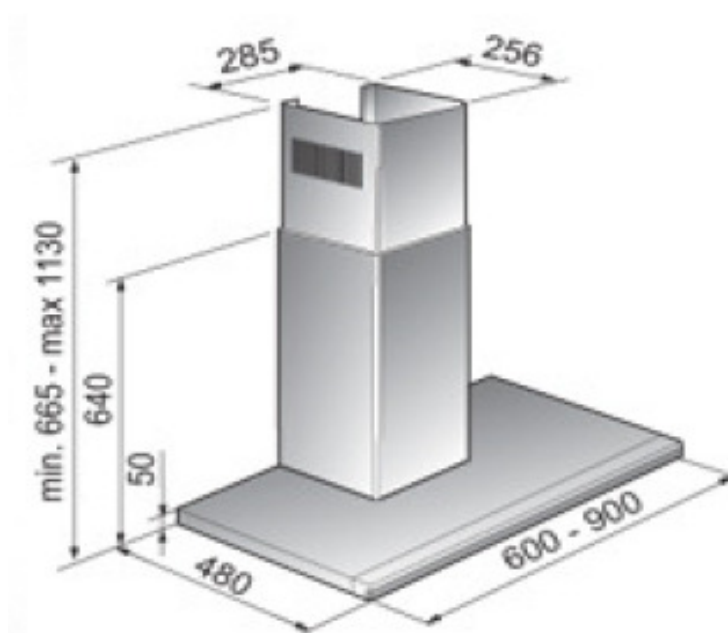

Technical Features

-  90cm
-  Inox
-  Touch control
-  2x20 W halogen
-  Max dB(A) 66 - 56 dB (A)
-  Max m³/h 850 m³
-  15 cm extraction hole
-  Carbon Filters type K