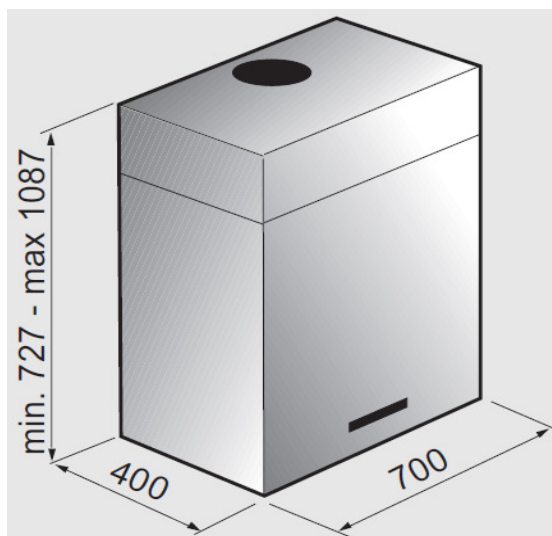

PIRAZIONI
PERIMETRA

ISLAND

70cm

STAINLESS STEAL

2X20 W HALOGEN / 2X 2,5 LED

ALLUMINIUM PANELS

15cm Ø DUCTING PIPE
15cm Ø EXTRACTING HOLE

PUSH BOTTONS

DICT OUT

HAGH HC3

950

430

I: 53-56

II: 63-66

250W