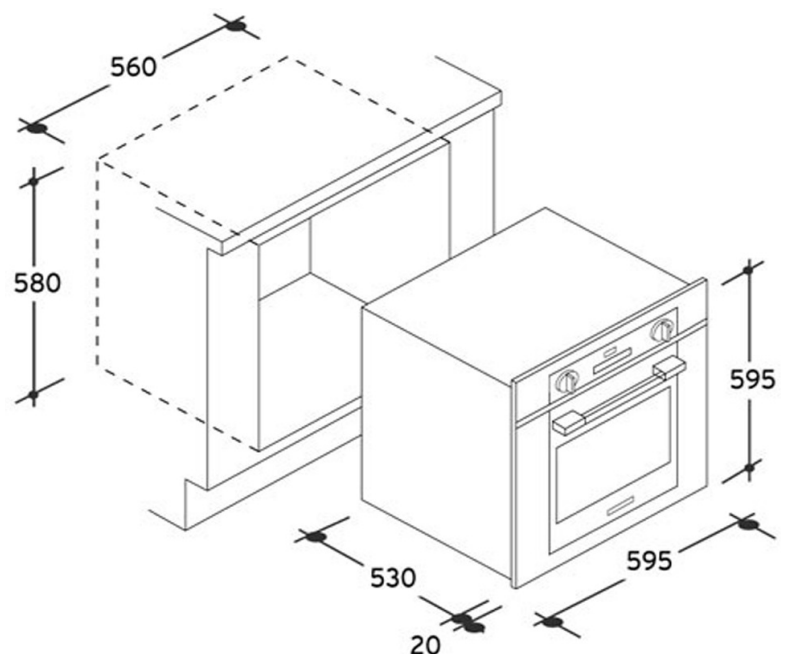

CANDY OVEN

MODEL: FS635 GRAFITE

Description

- Electric multifunction oven
- Number of activities: **7**
- Electronic programmer start and end of cooking
- Grill with convection and thermostat
- Locking system grids
- Tangential cooling
- Enamel easy cleaning
- Volume **53 liters**
- Maximum power consumption of **2.1 kW**
- Energy efficiency **Class A**

Specifications

- Type: Multifunction
- Electronic Programmer
- Grill
- Number of programs **12**

For further details and other info please call 22 666333 or e-mail contact@domestica.com.cy