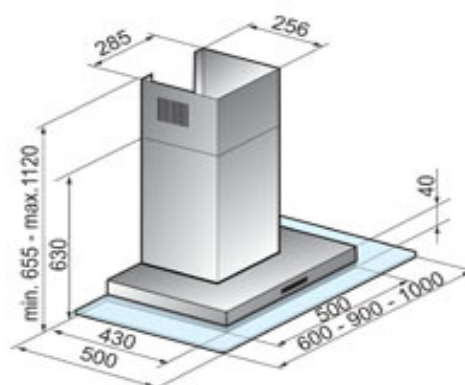

e elitair *BLUES 60 IX*

Dimension 600-900 mm

-  Inox
-  2 x 20 W Halogens
-  Aluminium panels
-  150cm extracting hole
-  15cm ducting pipe

Main control	
	
Touch Control	TimerBooster Clean AirFilter Saturation4 Speeds
Luminous soft touch	TimerBooster Clean AirFilter Saturation4 Speeds