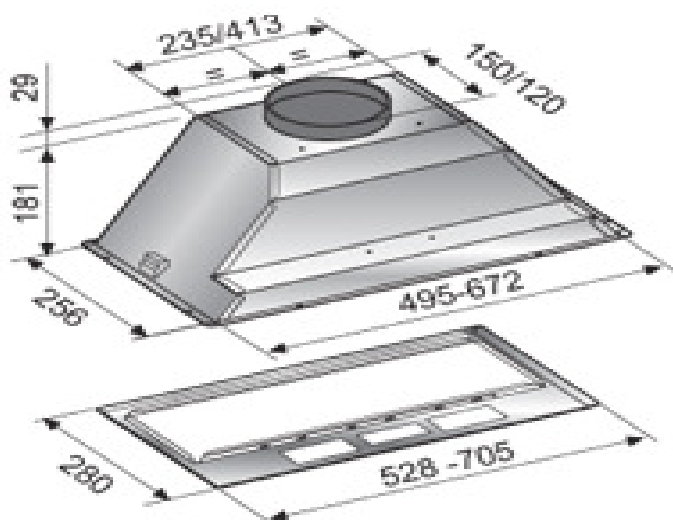

Inox - White - Brown - Metal grey

2 x 20 W Halogens - 2 x 40 W Bulbs

Aluminium panels

15cm extraction hole
15cm ducting pipe

JC1

400▪
363▪▪

228

50*
61**